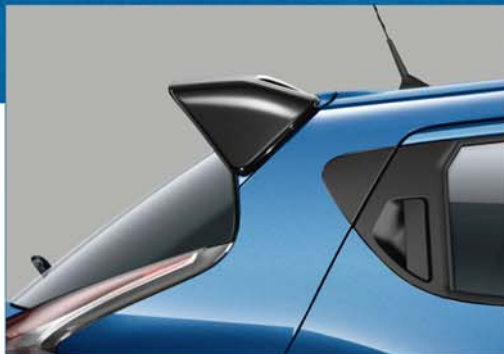

# Design with purpose

Assert your sense of style

Door handle cover Black, for vehicles without I-key

Roof spoiler, Black

Print | Close