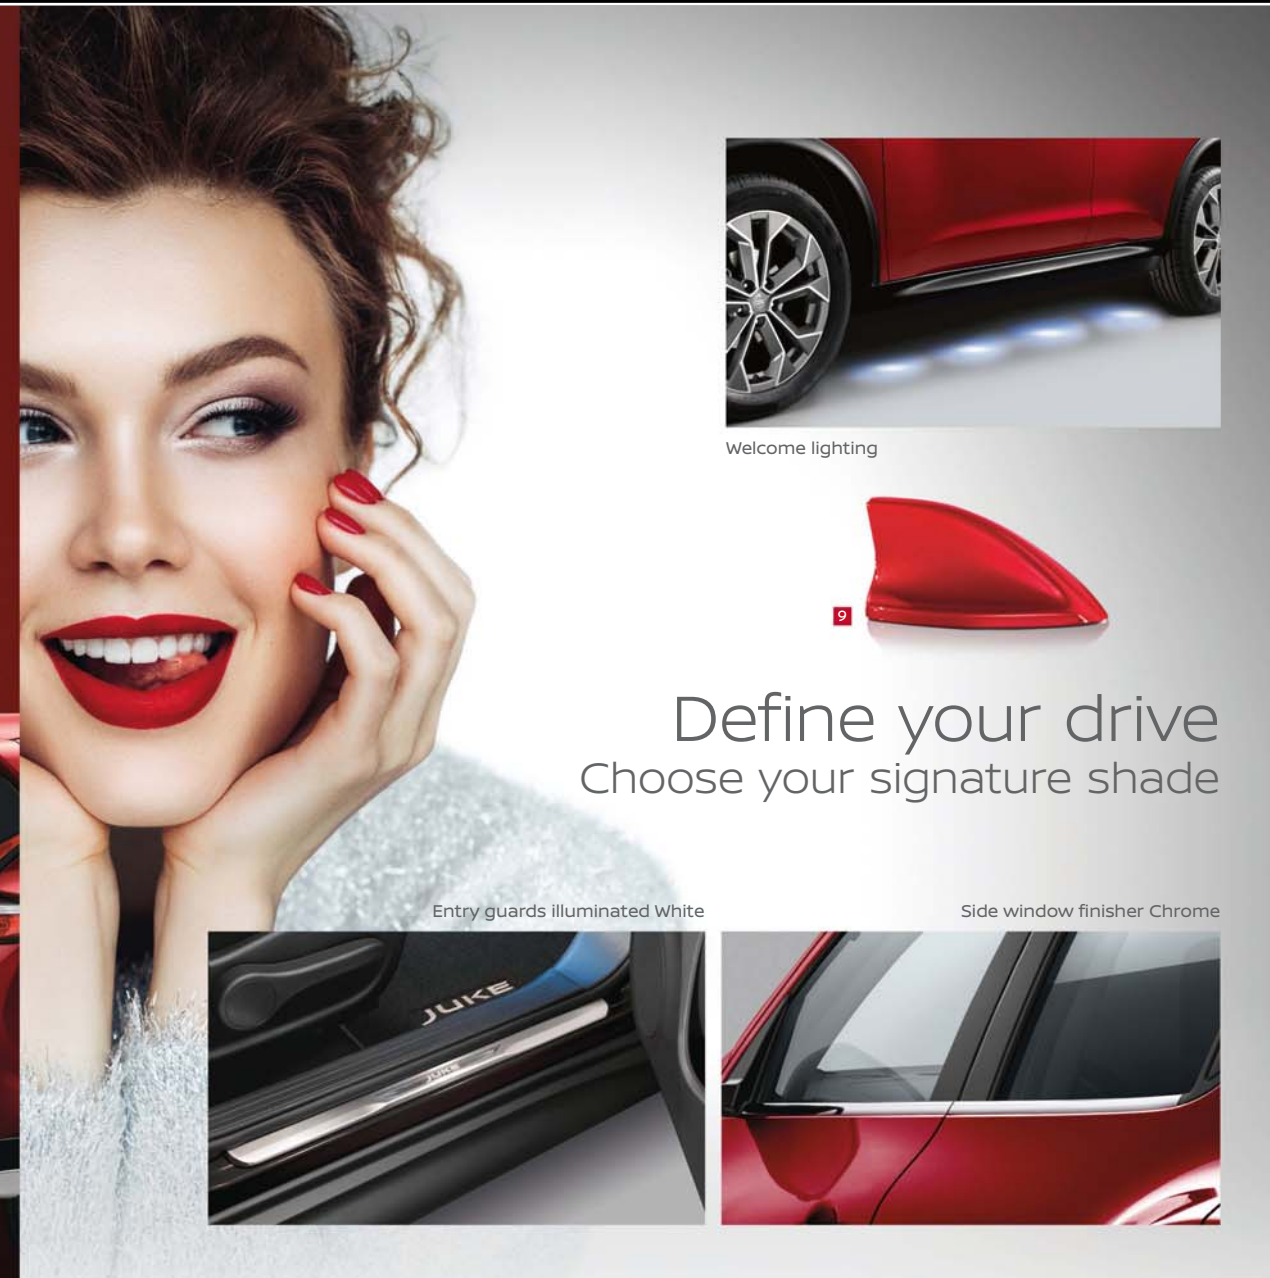

NEVER COMPROMISE

The options are endless

1. Body color, Magnetic Red
- 1- Mirror caps, Chrome
  - 2- Door handle cover, Chrome
  - 3- Side door sills, Chrome
  - 4- Wheel finishers for Alloy 18", Red
  - 5- Styling plate, front and rear, Silver
  - 6- Front and rear bumper finishers, Chrome
  - 7- Rear hatch lower finisher, Chrome
  - 8- Rear hatch handle finisher, Chrome
  - 9- Red shark fin antenna

Print | Close