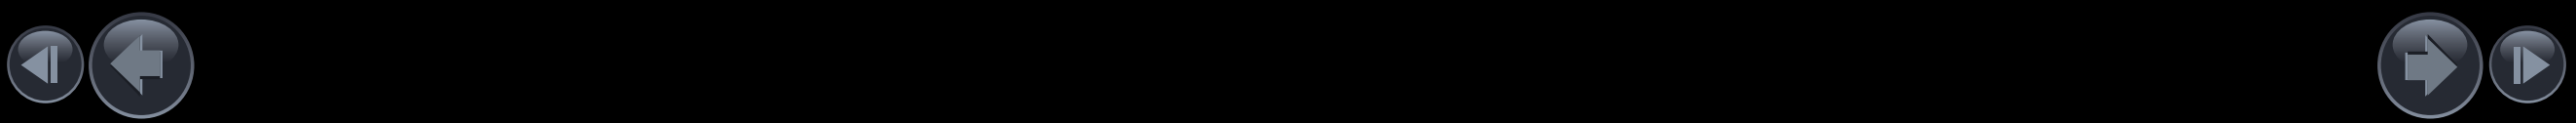

Print | Close