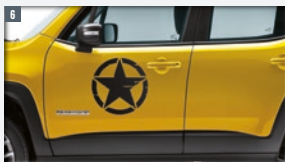

ACCESSORIES

1 Mudflaps
K82214128 (front)
K82214127 (rear)
£69.76

2 Rear bumper scuff
protection
50928629
£289.00

3 Matt black door mirror
covers and front grille kit
71807415
£388.50

4 Carpet mats
50928646
£52.52

5 Boot liner
K82214195
£108.00

6 US Army star door decals
(matching hood decal also available
part no. 71807397)
71807400 (black)
£158.55

7 Spare wheel kit
71807418
£417.29

8 Detachable tow bar and
wiring kit
50928371 & 50290122
£1,128.80

9 Roof bars in brushed
aluminium
KTRAB4553
£370.50

10 MOPAR Connect
71808689
£255.00

Jeep
THERE'S ONLY ONE

MOPAR
At your service