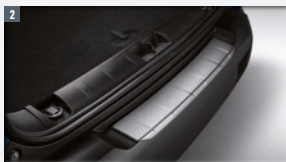

ACCESSORIES

1 Mudflaps
K82214128 (front)
K82214127 (rear)
£69.76

2 Rear bumper scuff
protection
50928629
£289.00

3 Matt black door mirror
covers and front grille kit
71807415
£388.50

4 Carpet mats
50928646
£52.52

5 Boot liner
K82214195
£108.00

6 US Army star door decals
(matching hood decal also available
part no. 71807397)
71807400 (black)
£158.55

7 Spare wheel kit
71807418
£417.29

8 Detachable tow bar and
wiring kit
50928371 & 50290122
£1,128.80

9 Roof bars in brushed
aluminium
KTRAB4553
£370.50

10 MOPAR Connect
71808689
£255.00

Jeep
THERE'S ONLY ONE

MOPAR
At your service