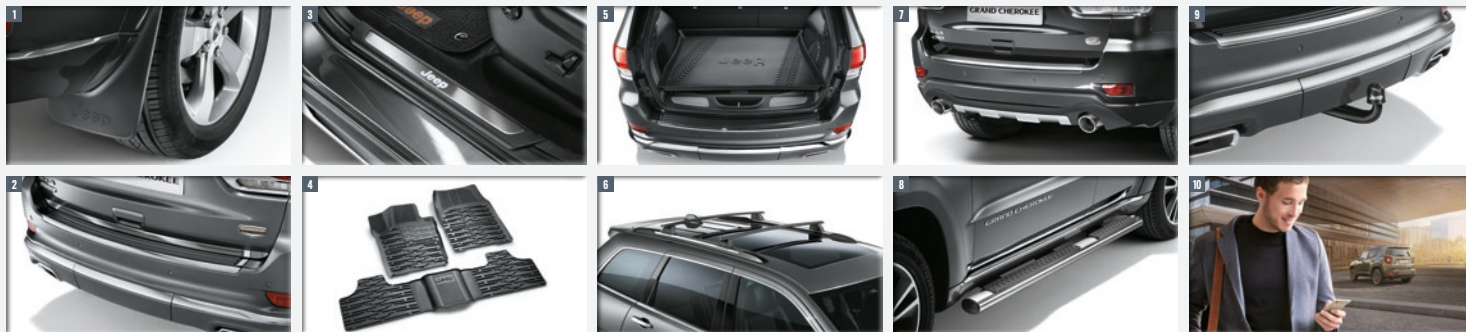

GRAND CHEROKEE

AUTHENTIC
ACCESSORIES

ACCESSORIES

1 Mudflaps
K82212020AD (rear)
K82212019AD (front)
£104.62

2 Stainless steel rear bumper protector
K82212292
£140.00

3 Illuminated door sill guards
K82212120 (front)
£319.54

4 Rubber floor mats
K82215559AC
£242.17

5 Boot liner
K82212688
£142.06

6 Roof bars
(to be fitted onto roof rails)
K82212072AD
£468.64

7 Rear sport diffuser with a platinum chrome insert
(not suitable for Summit/SRT/Trackhawk)
K82213777
£564.00

8 Stainless steel side steps
(not suitable for Summit, SRT, Trailhawk, or Trackhawk)
K82212129AC
£1,253.88

9 Detachable tow bar & 13 pin wiring kit
(not suitable for Trackhawk)
71808439 & 71808440
K82213485AD (SRT adaptor)
£1,027.80

10 MOPAR Connect
71808689
£255.00